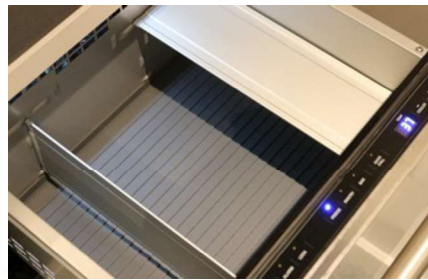

Freedom® Refrigeration

UNDER COUNTER COLLECTION

Refrigerator Drawers

Preset Mode

Bar: 34°

Fridge:

- 4.4 cubic foot capacity
- Quick Chill
- Customizable drawers
- Shelf expansions
- Removable rubber mats
- SoftClose® drawers