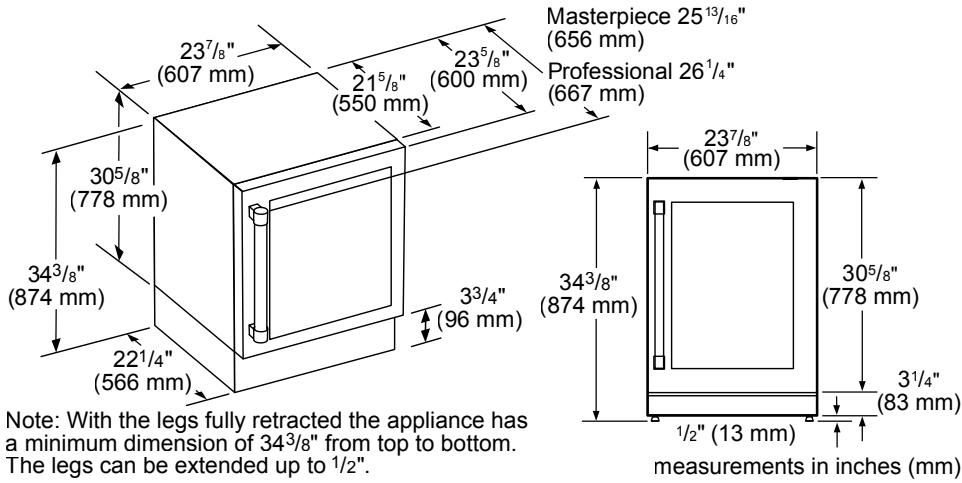

DIMENSIONS & WEIGHT

| | |
|--|-----------------------------|
| Appliance Dimensions (H x W x D) (in.) | 34 3/8" x 23 7/8" x 23 5/8" |
| Required Cutout Size (H x W x D) (in.) | 34 1/2"–35 1/4" x 24" x 24" |
| Net / Gross Weight (lbs.) | 140 / 151 lbs. |

**Sealed refrigeration system includes compressor, evaporator, condenser, dryer / strainer and connection tubing

T24UW915RS

UNDER-COUNTER WINE RESERVE WITH GLASS DOOR

MASTERPIECE® COLLECTION HANDLE – RIGHT HINGED

GLASS DOOR WINE RESERVE PRODUCT DIMENSIONS

GLASS DOOR WINE RESERVE CUTOUT DIMENSIONS

GLASS DOOR WINE RESERVE CUTOUT DIMENSIONS & ELECTRICAL LOCATION