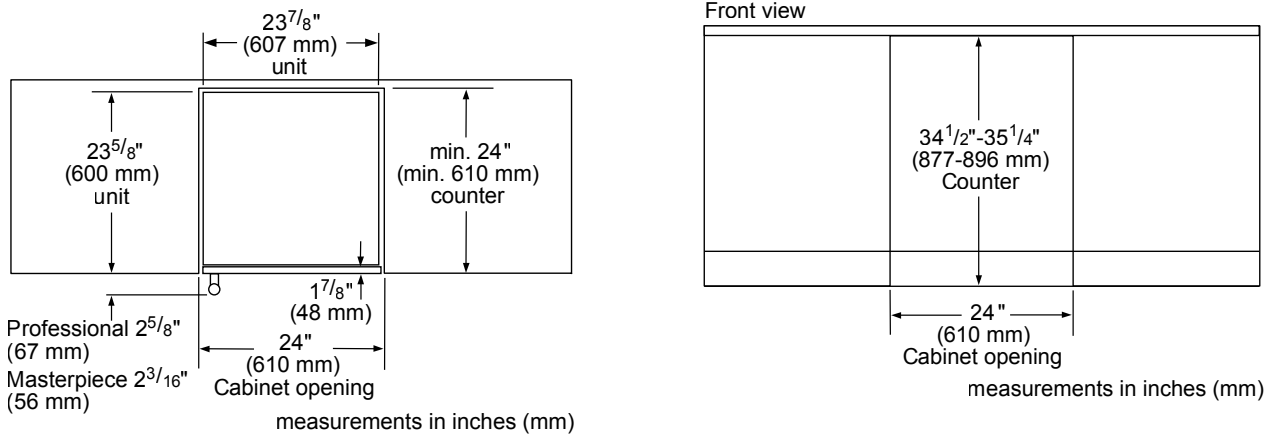

DIMENSIONS & WEIGHT

| | |
|--|-----------------------------|
| Appliance Dimensions (H x W x D) (in.) | 34 3/8" x 23 7/8" x 23 5/8" |
| Required Cutout Size (H x W x D) (in.) | 34 1/2"–35 1/4" x 24" x 24" |
| Net / Gross Weight (lbs.) | 140 / 151 lbs. |

GLASS DOOR WINE RESERVE PRODUCT DIMENSIONS

GLASS DOOR WINE RESERVE CUTOUT DIMENSIONS

GLASS DOOR WINE RESERVE CUTOUT DIMENSIONS & ELECTRICAL LOCATION