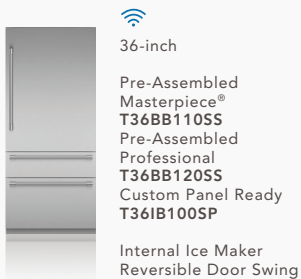

Innovation

- Controlling your refrigerator has never been easier. Quickly access and adjust settings with an all new touchscreen that's easy to reach and intuitive to use
- Up to four remotely accessible in-appliance cameras enable user to see inventory from mobile device
- ThermaFresh® Pro enables you to adjust temperature and humidity levels in the fresh bins to preserve freshness longer
- Voice Control enabled via Home Connect® and your favorite smart devices
- Meaningful notifications including ThermaFlex™ Drawer transition time, filter status updates, and critical food safety alerts
- Full connectivity via the Home Connect® app

Performance

- Convenient open-face Deli Drawer for quick access to smaller items
- Split-level shelves for increased personalization
- Internal Water Dispenser preserves sleek exterior aesthetic
- UltraClarityPro™ water filter removes 99% of impurities so you can enjoy uncommonly pure drinking water
- Door capacity accommodates gallon-sized bins
- Elevated Dual Ice Maker produces signature Diamond Ice as well as oversized cocktail ice (42" and 48" models only)

Design