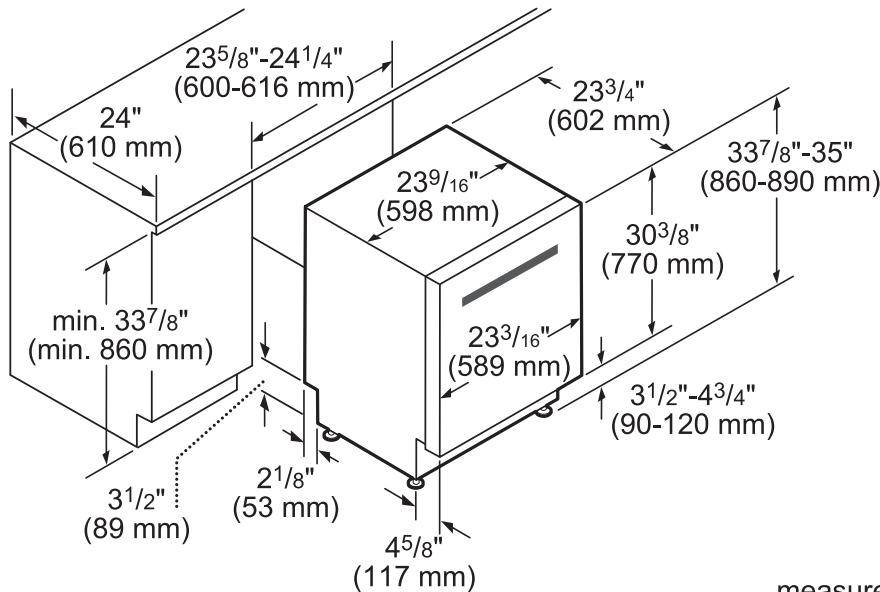

DIMENSIONS & WEIGHT

Overall Appliance Dimensions (HxWxD)	33 7/8" x 23 9/16" x 23 3/4"
Required Cutout Size (HxWxD)	33 7/8" Min. x 23 5/8" Min. x 24"
Adjustable Feet	Yes
Net Weight	109 lbs

*Certification to NSF/ANSI Standard 184 for residential dishwashers

**Accessory Kit includes Extra-Tall-Item Sprinkler, Vase / Bottle Holder, 3 Plastic Item Clips and Small Item Basket

Fine Silverware Carafe

DISHWASHER & CUTOUT DIMENSIONS

measurements in inches and mm

These warranties give you specific legal rights and you may have other rights that vary from state to state. Limited warranty from date of purchase. For complete warranty details, refer to your Use & Care manual, or ask your dealer.