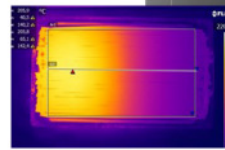

★ **More Space for Cooking** —

With up to 91% more usable surface area than the competition, the 30" cooktop has 410 in² while the 36" boasts 480 in² !

★ **More Cookware Options** —

Any size pot can be placed anywhere on the cooktop surface—up to 5 pots on the 30" and 6 pots on the 36".

★ **More Design to Love** —

A TFT color user interface and SapphireGlow™ lighting set this cooktop apart from the rest!

Innovative Features

TeppanyakiPro™

- Set Teppanyaki to heat on only one side, like traditional Japanese or professional cooking
- Horizontal and vertical orientation is automatically recognized
- 13"x21" and 10"x16" are ideal Teppanyaki sizes

MyZone™

- Control the power level by moving cookware from front to back—either in a straight line or on a diagonal
- Power level is changed by moving the pot farther than 2"
- 5 increments from front to back: 9 » 7 » 5 » 3 » 1