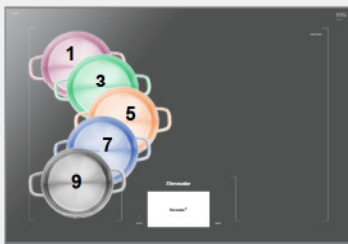

★ **More Space for Cooking** —

With up to 91% more usable surface area than the competition, the 30" cooktop has 410 in² while the 36" boasts 480 in² !

★ **More Cookware Options** —

Any size pot can be placed anywhere on the cooktop surface—up to 5 pots on the 30" and 6 pots on the 36".

★ **More Design to Love** —

A TFT color user interface and SapphireGlow™ lighting set this cooktop apart from the rest!

Innovative Features

TeppanyakiPro™

- Set Teppanyaki to heat on only one side, like traditional Japanese or professional cooking
- Horizontal and vertical orientation is automatically recognized
- 13"x21" and 10"x16" are ideal Teppanyaki sizes

MyZone™

- Control the power level by moving cookware from front to back—either in a straight line or on a diagonal
- Power level is changed by moving the pot farther than 2"
- 5 increments from front to back: 9 » 7 » 5 » 3 » 1