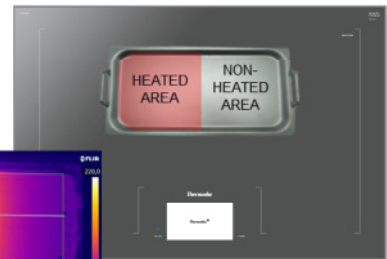

★ **More Space for Cooking** —

With up to 91% more usable surface area than the competition, the 30" cooktop has 410 in² while the 36" boasts 480 in² !

★ **More Cookware Options** —

Any size pot can be placed anywhere on the cooktop surface—up to 5 pots on the 30" and 6 pots on the 36".

★ **More Design to Love** —

A TFT color user interface and SapphireGlow™ lighting set this cooktop apart from the rest!

Innovative Features

TeppanyakiPro™

- Set Teppanyaki to heat on only one side, like traditional Japanese or professional cooking
- Horizontal and vertical orientation is automatically recognized
- 13"x21" and 10"x16" are ideal Teppanyaki sizes

MyZone™

- Control the power level by moving cookware from front to back—either in a straight line or on a diagonal
- Power level is changed by moving the pot farther than 2"
- 5 increments from front to back: 9 » 7 » 5 » 3 » 1