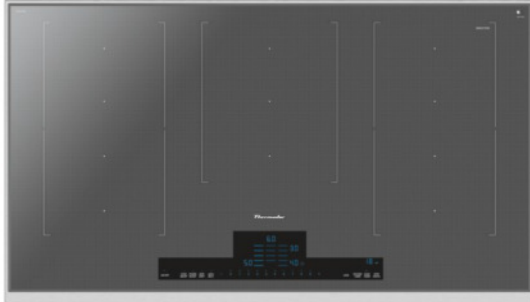

Thermador News | January 2019

Induction Cooktops

LIBERTY™

CIT367TGS* / CIT367TG — Titanium Gray
CIT367TMS* / CIT367TM — Silver Mirror
*S on end denotes Framed model

★ *More Space for Cooking*—

Three extra-large cooking zones are created by using 11 oval inductors and offer up to 39% more usable cooking surface than the competition

★ *More Cookware Options*—

Combine or split cooking zones to accommodate a variety of pans from round pots, to oval dishes, to teppan yaki griddles.

Innovative Features

MoveMode™

- Cooktop transfers settings with pot when it's moved from one element to another (always active)
- Recalls power & timer settings
- Cooktop flashes a "t" on new element control, just tap to confirm transfer

HeatShift™

- Control the power level by moving cookware throughout the zone (when feature activated)
- Defaults to power levels 9 (high), 5 (simmer), & 1.5 (warm) and can be changed
- Ideal for cooking rice and other side dishes