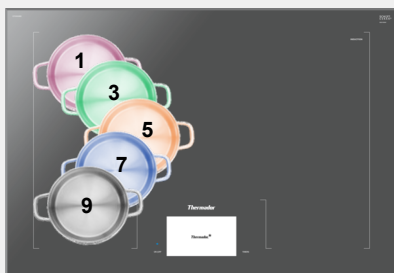

FREEDOM[®]

Induction Cooktops

★ **More Space for Cooking—**

Largest fully usable cooking surface on the market within its class — 36% larger than the nearest competitor!

★ **More Cookware Options—**

Any size pot can be placed in any position on the cooktop surface— up to 5 on the 30" and 6 on the 36".

★ **More Design to Love—**

A TFT color user interface and SapphireGlow™ lighting set this cooktop apart from the rest!

Innovative Features

TeppanyakiPro[®]

- Set Teppanyaki to heat on only one side, like traditional Japanese or professional cooking
- Horizontal and vertical orientation is automatically recognized
- 13"x21" and 10"x16" are ideal Teppanyaki sizes

MyZone[®]

- Control the power level by moving cookware from front to back— either in a straight line or on a diagonal
- Power level is changed by moving the pot farther than 2"
- 5 increments from front to back: 9 » 7 » 5 » 3 » 1