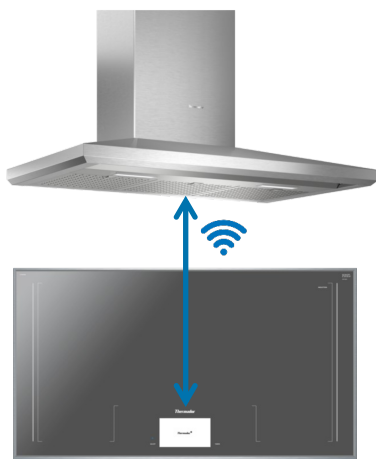

Hood Sync

- Communication is key—cooktop and matching hood can communicate with one another to synchronize turning on task lighting and ventilation automatically
- Control the hood from the cooktop's control panel
 - Adjust fan speed
 - Turn on and off task lighting
- No more reaching up high or cleaning fingerprints off a stainless steel hood