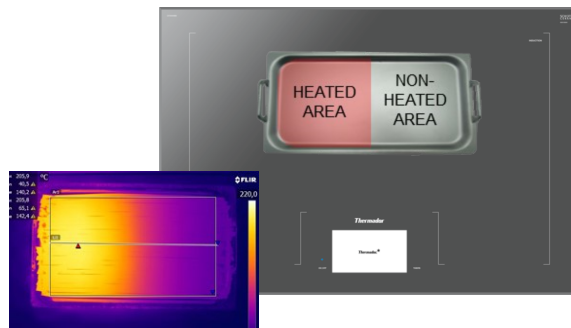

MyZone[®]

- Control the power level by moving cookware from front to back— either in a straight line or on a diagonal
- Power level is changed by moving the pot farther than 2"
- 5 increments from front to back: 9 » 7 » 5 » 3 » 1