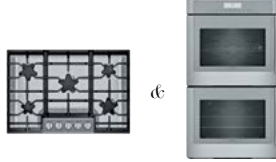

Buy any Cooktop or Rangetop with any Wall Oven

Get 1 Free

Upgrade