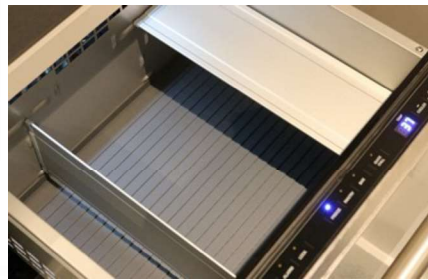

Freedom® *Refrigeration*

UNDER COUNTER COLLECTION

Refrigerator Drawers

Preset Mode

Bar: 34°
Fridge: 37°
Pantry: 44°

- 4.4 cubic foot capacity
- Quick Chill
- Customizable drawers
- Shelf expansions
- Removable rubber mats
- SoftClose® drawers
- Energy Star rated