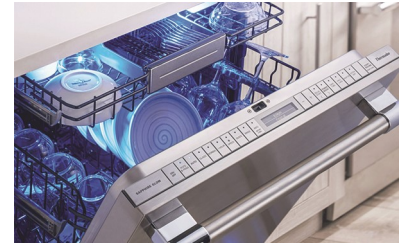

Star-Sapphire® Dishwasher

- The ultimate entertainer's dishwasher, with advanced glass care & silent operation.
- Experience all the benefits of Sapphire® dishwasher, plus:

Model Numbers

DWHD560CFP =Professional
DWHD560CFM =Masterpiece
DWHD560CPR =Custom Panel

Features

- 48 dBA
- Stainless Steel Tub
- Blue PowerBeam® Indicator light
- 5 Cycles
- 6 Options (including NSF Sanitization)
- Touch Controls
- LED Display
- Chef's Tool Drawer® 3rd Rack
- 3-Level Adjustable Upper Rack
- WiFi Enabled w/ HomeConnect™

Model Numbers

DWHD760CFP =Professional
DWHD760CFM =Masterpiece
DWHD760CPR =Custom Panel

Features

- 44 dBA
- Stainless Steel Tub
- Time Remaining PowerBeam®
- 7 Cycles
- 6 Options (Including NSF Sanitization)
- Touch Controls
- LED Display
- Adjustable Chef's Tool Drawer® 3rd Rack
- Flexible Folding Tines
- Sapphire Glow® Interior Light
- Crystal Protect® Water Softener System
- StarDry™ w/ Zeolite™
- WiFi Enabled w/ HomeConnect™
- Ball Bearing Wheels on Upper/Lower Racks

Model Numbers

DWHD770CFP = Professional
DWHD770CFM = Masterpiece
DWHD770CPR =Panel Ready

Features

- 42 dBA
- Stainless Steel Tub
- Time Remaining PowerBeam®
- 7 Cycles
- 7 Options (Including NSF Sanitization)
- Premium Capacitive Touch Controls
- TFT Display
- Entertainer's Drawer® 3rd Rack
- Lower Folding Glass Care Rack
- 18 Glass Wine Capacity
- Flexible Folding Tines
- Multi-Color StarGlow® Interior Light
- Crystal Protect® Water Softener System
- StarDry™ w/ Zeolite™
- WiFi Enabled w/ HomeConnect™
- Ball Bearing Wheels on All Racks