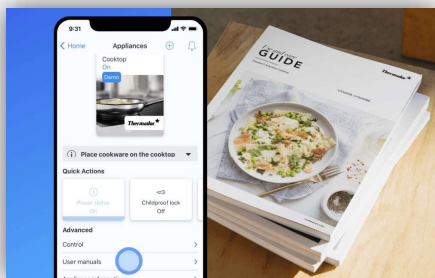

GET STARTED WITH VIDEO ASSETS

Thermador WEBSITE

App navigation specific to Thermador at www.thermador.com under the Home Connect™ tab