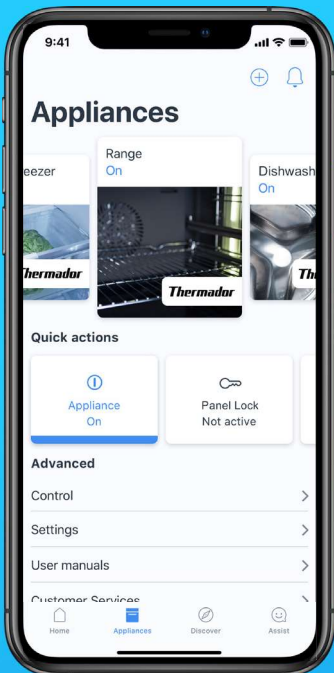

SMART KITCHEN APPLIANCES, FOR A FULLY CONNECTED EXPERIENCE

The Home Connect™ app allows you to venture far beyond controlling your wifi kitchen appliances from your mobile device. Enabled in every product category, Home Connect™ is your portal to more exceptional culinary experiences. Explore the possibilities across two newly redesigned Collections: Masterpiece® and Professional.

Download today:

APP OVERVIEW

APPLIANCE CONTROL

Experience full control of your Thermador smart kitchen appliances directly from your tablet or phone.

WORKS WITH

With Home Connect™ you can pair Thermador smart cooking appliances with your favorite smart devices and services.

Send recipe instructions to your appliance directly from the app, access cooking tutorials, recipes, and more.

A POWERFUL ECOSYSTEM OF
CONNECTED PARTNERS

Hands-free voice control throughout the entire connected kitchen. "Alexa start my dishwasher."

With Tesla Eve you can monitor or control your Thermador appliances with ease directly from your dashboard.

Start preheating your connected oven, or tell your coffee machine to begin brewing your cup, just by using your voice.