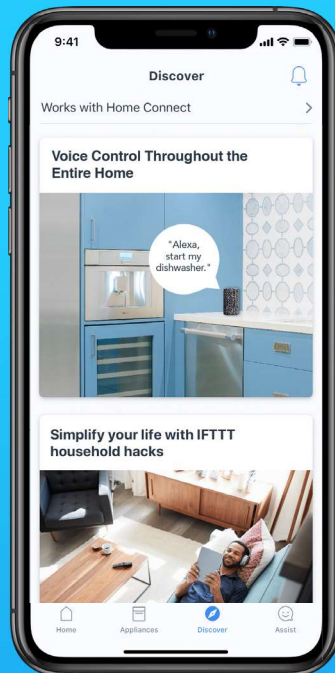

SMART KITCHEN APPLIANCES, FOR A FULLY CONNECTED EXPERIENCE

The Home Connect™ app allows you to venture far beyond controlling your wifi kitchen appliances from your mobile device. Enabled in every product category, Home Connect™ is your portal to more exceptional culinary experiences. Explore the possibilities across two newly redesigned Collections: Masterpiece® and Professional.

Download today:

APP OVERVIEW

APPLIANCE CONTROL

Experience full control of your Thermador smart kitchen appliances directly from your tablet or phone.

WORKS WITH

With Home Connect™ you can pair Thermador smart cooking appliances with your favorite smart devices and services.

Send recipe instructions to your appliance directly from the app, access cooking tutorials, recipes, and more.

A POWERFUL ECOSYSTEM OF
CONNECTED PARTNERS

Hands-free voice control throughout the entire connected kitchen. "Alexa start my dishwasher."

With Tesla Eve you can monitor or control your Thermador appliances with ease directly from your dashboard.

Start preheating your connected oven, or tell your coffee machine to begin brewing your cup, just by using your voice.