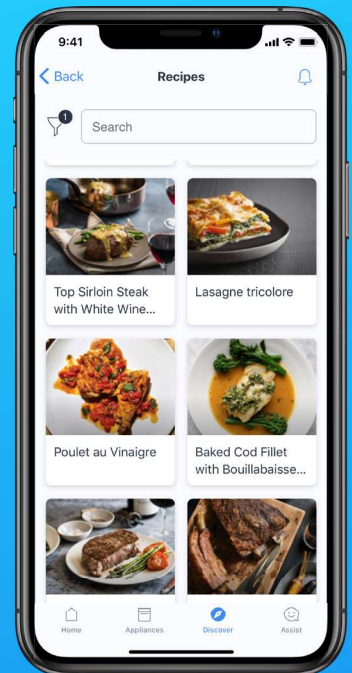

CULINARY EXPERIENCES

Send recipe instructions to your appliance directly from the app, access cooking tutorials, recipes, and more.