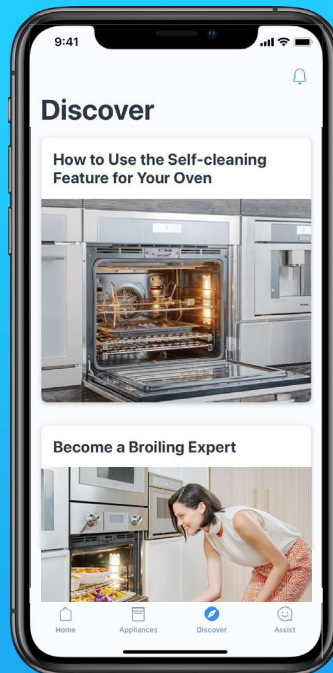

SMART KITCHEN APPLIANCES, FOR A FULLY CONNECTED EXPERIENCE

The Home Connect™ app allows you to venture far beyond controlling your wifi kitchen appliances from your mobile device. Enabled in every product category, Home Connect™ is your portal to more exceptional culinary experiences. Explore the possibilities across two newly redesigned Collections: Masterpiece® and Professional.

Download today:

APP OVERVIEW

APPLIANCE CONTROL

Experience full control of your Thermador smart kitchen appliances directly from your tablet or phone.

WORKS WITH

With Home Connect™ you can pair Thermador smart cooking appliances with your favorite smart devices and services.

Send recipe instructions to your appliance directly from the app, access cooking tutorials, recipes, and more.

A POWERFUL ECOSYSTEM OF
CONNECTED PARTNERS

Hands-free voice control throughout the entire connected kitchen. "Alexa start my dishwasher."

With Tesla Eve you can monitor or control your Thermador appliances with ease directly from your dashboard.

Start preheating your connected oven, or tell your coffee machine to begin brewing your cup, just by using your voice.