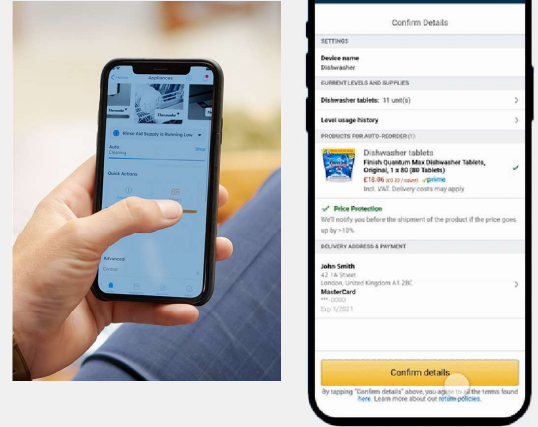

Dishwashers

RADIANCE COLLECTION FEATURES

Thermador Connected Experience

- Powered by Home Connect™
- Simple control of settings—like water hardness & soil sensor sensitivity
- Remote start & monitoring
- Automatically reorder detergent tablets using Amazon Smart Reorders via the app