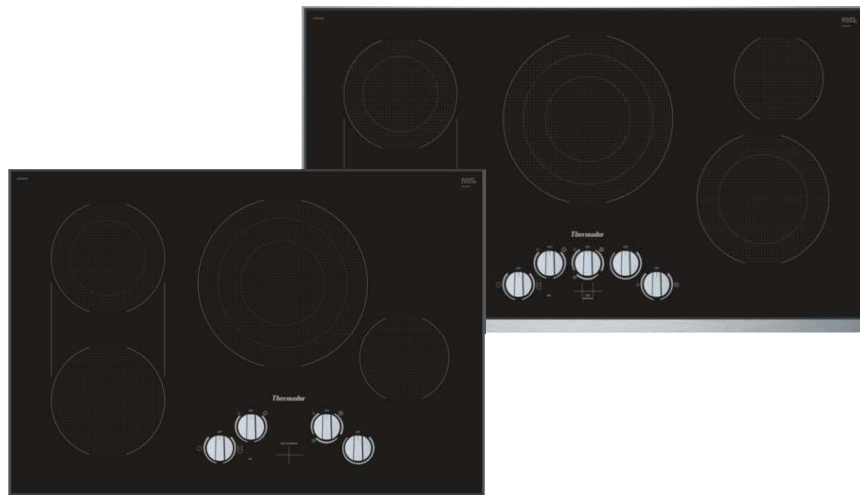

## Pedestal Star® Burner Series

- Solid, formed steel maintop
- Chiseled edges
- Trapezoid control panel
- One burner indicator light
- 16K BTU center burner
- Electronic re-ignition

- + 2 ExtraLow® Select burners
- + Knob haptics and visual separations for ExtraLow®

## Knob Control

CEM305TB—30"

CEM366TB—36"

## Touch Control

CET305YB—30"

CET366YB—36"

- Stainless Steel Metal Knobs
- 9 Power Levels
- Triple Zone, 11" Element @ 3,000 Watts
- Dual Zone, Bridge Element
  
- 30" Frameless
- 36" Framed

- + Touch Control Panel
- + 17 Power Levels
- + CookSmart® frying sensor
- + PowerBoost® on 36"
- + Kitchen Timer
  
- 30" Frameless
- 36" Framed