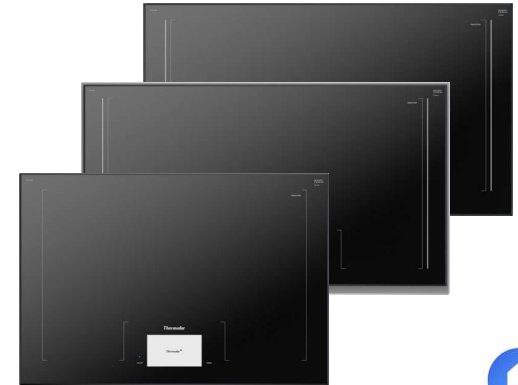

- + Largest fully usable cooking surface
- + Full color touch screen
- + Heat 6 pots (36") or 5 pots (30") anywhere on cooktop surface
- + MyZone®
- + TeppanyakiPro®
- + SapphireGlow® lighting (36")
- + Cooking Sensor Ready
- WiFi Connectivity with Home Connect™
- + 30 Amp breaker

Framed or Frameless Design (36" only)

Refer to Picture Price Books for current portfolio assortment through 2022.