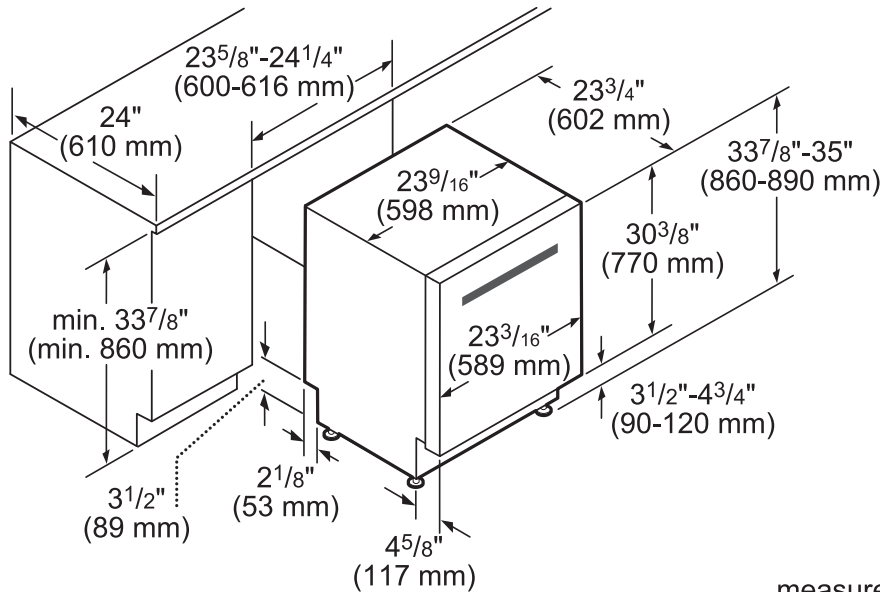

DIMENSIONS & WEIGHT

Overall Appliance Dimensions (HxWxD)	33 7/8" x 23 9/16" x 23 3/4"
Required Cutout Size (HxWxD)	33 7/8" Min. x 24" Min. x 24"
Adjustable Feet	Yes
Net Weight	109 lbs

*Certification to NSF/ANSI Standard 184 for residential dishwashers

**Accessory Kit includes Extra-Tall-Item Sprinkler, Vase / Bottle Holder, 3 Plastic Item Clips and Small Item Basket

Fine Silverware Carafe

DISHWASHER & CUTOUT DIMENSIONS

measurements in inches and mm

These warranties give you specific legal rights and you may have other rights that vary from state to state. Limited warranty from date of purchase. For complete warranty details, refer to your Use & Care manual, or ask your dealer.