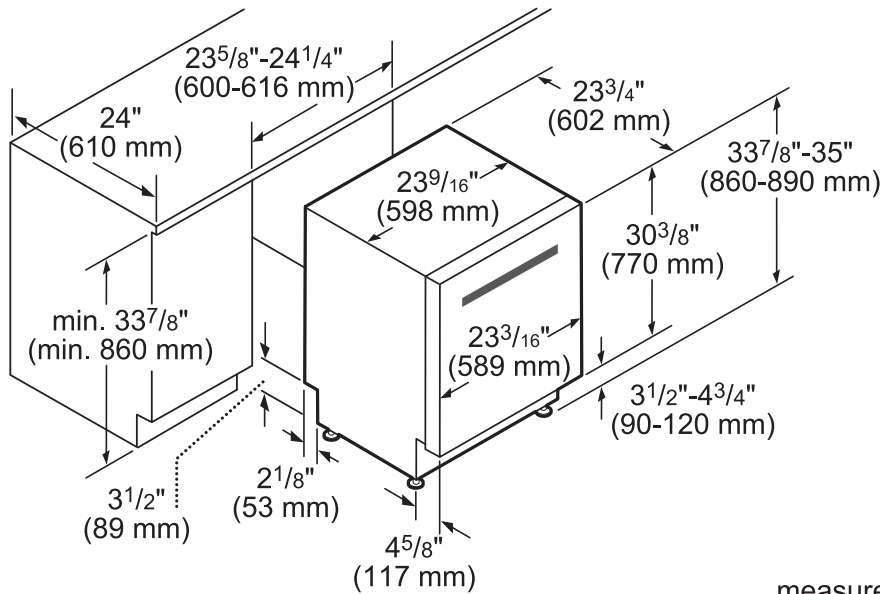

DISHWASHER & CUTOUT DIMENSIONS

measurements in inches and mm

These warranties give you specific legal rights and you may have other rights that vary from state to state. Limited warranty from date of purchase. For complete warranty details, refer to your Use & Care manual, or ask your dealer.

Specifications are for planning purposes only. Refer to installation instructions and consult your countertop supplier prior to making counter opening. Consult with a heating and ventilation engineer for your specific ventilation requirements. For the most detailed information, refer to installation instructions accompanying product or write to Thermador indicating the model number. Specifications are correct at time of printing. Thermador reserves the right to change product specifications or design without notice. Some models are certified for use in Canada. Thermador is not responsible for products that are transported from the U.S. for use in Canada.