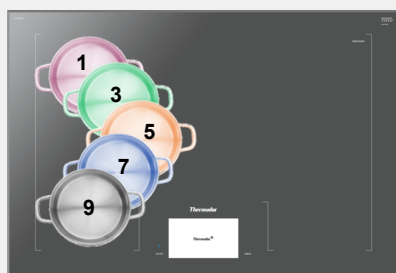

HeatShift®

- Control the power level by moving cookware throughout the zone (when feature activated)
- Defaults to power levels 9 (high), 5 (simmer), & 1.5 (warm) and can be changed
- Ideal for cooking rice and other side dishes

FREEDOM[®]

Induction Cooktops

★ **More Space for Cooking—**

Largest fully usable cooking surface on the market within its class — 36% larger than the nearest competitor!

★ **More Cookware Options—**

Any size pot can be placed in any position on the cooktop surface— up to 5 on the 30" and 6 on the 36".

★ **More Design to Love—**

A TFT color user interface and SapphireGlow™ lighting set this cooktop apart from the rest!

Innovative Features

TeppanyakiPro[®]

- Set Teppanyaki to heat on only one side, like traditional Japanese or professional cooking
- Horizontal and vertical orientation is automatically recognized
- 13"x21" and 10"x16" are ideal Teppanyaki sizes

MyZone[®]

- Control the power level by moving cookware from front to back— either in a straight line or on a diagonal
- Power level is changed by moving the pot farther than 2"
- 5 increments from front to back: 9 » 7 » 5 » 3 » 1