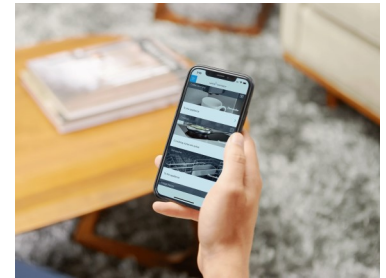

TCOOKSENSW—Accessory

WIFI CONNECTIVITY

Available on Liberty® and Freedom® Cooktops

Culinary Inspiration

- Exclusive recipes and culinary content to get the most out of the unique cooktop features
- Access to the latest cooking tips & techniques
- Partners like **Kitchen Stories** are tied into the app for easy access to their library of 1,400+ recipes and cooking tutorials

Monitor the Cooktop

- Multi-tasking at its best—check the element timers from anywhere to know when dinner will be ready
- Easily control settings from within the app
- Check that the cooktop was turned off if you've left the house