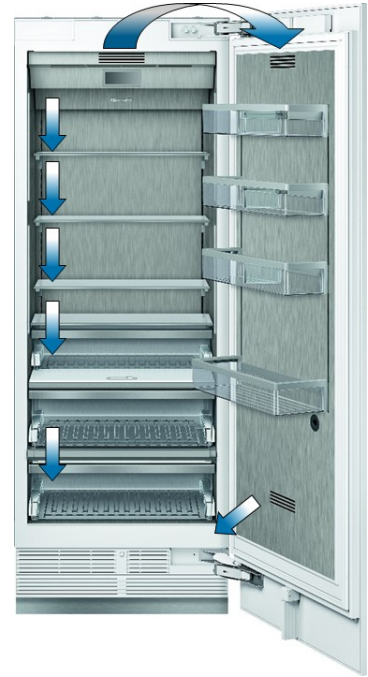

Freedom® Refrigeration

REFRIGERATION FEATURES

Free Flow® Cold Air System

- Electronic controls and sensors work to keep consistent temperature
- Directs the cold air throughout the entire cavity
- Air is directed through the industry exclusive cool door