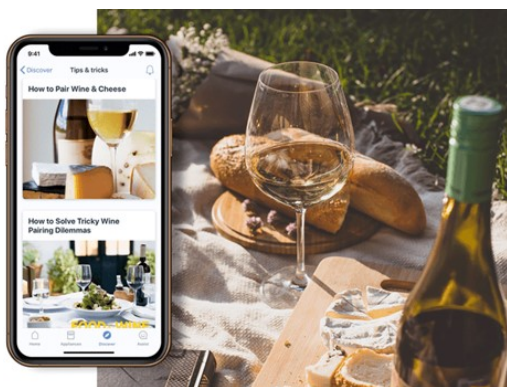

## COLLECTION FEATURES

### Thermador Connected Experience

- Receive open door and water filter replacement notifications
- Remotely control temperature & settings—turn on Super Cool & Super Freeze from the grocery store!

- Exclusive Thermador content
- Powered by  Home Connect