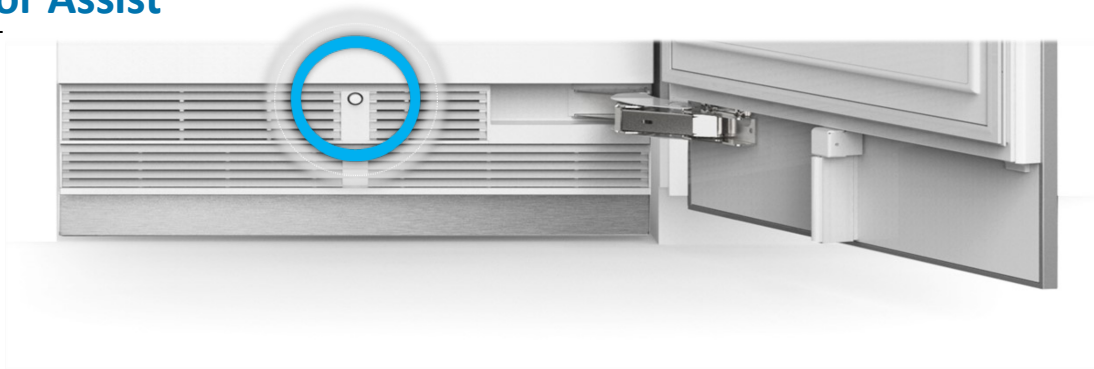

Open Door Assist

Open Door Assist allows for easy door opening and provides the option of push to open, or assisted pull to open.

Customize the force required to open, and duration door stays open before it closes.