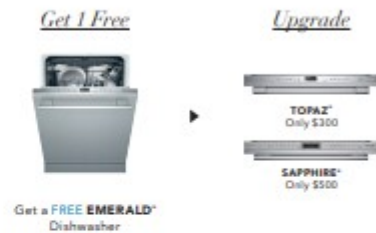

FREE APPLIANCES or UPGRADES

Home Connect AVAILABLE ACROSS ALL PRODUCT CATEGORIES, HOME CONNECT™ PAIRS THERMADOR SMART APPLIANCES WITH YOUR FAVORITE SMART DEVICES AND SERVICES - SUCH AS ALEXA AND GOOGLE ASSISTANT FOR SEAMLESS VOICE CONTROL, AND FOR COMPLETE PEACE OF MIND, EVERY APPLIANCE COMES WITH REMOTE DIAGNOSTICS, EXCLUDING VENTILATION. TO LEARN MORE ABOUT THERMADOR SMART APPLIANCES, ASK YOUR LOCAL DEALER OR VISIT THERMADOR.COM.