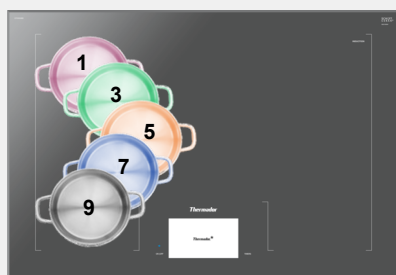

FREEDOM[®]

Induction Cooktops

★ **More Space for Cooking—**

Largest fully usable cooking surface on the market within its class — 36% larger than the nearest competitor!

★ **More Cookware Options—**

Any size pot can be placed in any position on the cooktop surface— up to 5 on the 30" and 6 on the 36".

★ **More Design to Love—**

A TFT color user interface and SapphireGlow™ lighting set this cooktop apart from the rest!

Innovative Features

TeppanyakiPro[®]

- Set Teppanyaki to heat on only one side, like traditional Japanese or professional cooking
- Horizontal and vertical orientation is automatically recognized
- 13"x21" and 10"x16" are ideal Teppanyaki sizes

MyZone[®]

- Control the power level by moving cookware from front to back— either in a straight line or on a diagonal
- Power level is changed by moving the pot farther than 2"
- 5 increments from front to back: 9 » 7 » 5 » 3 » 1