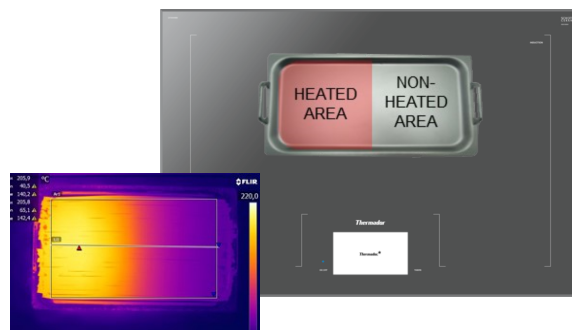

MyZone[®]

- Control the power level by moving cookware from front to back— either in a straight line or on a diagonal
- Power level is changed by moving the pot farther than 2"
- 5 increments from front to back: 9 » 7 » 5 » 3 » 1