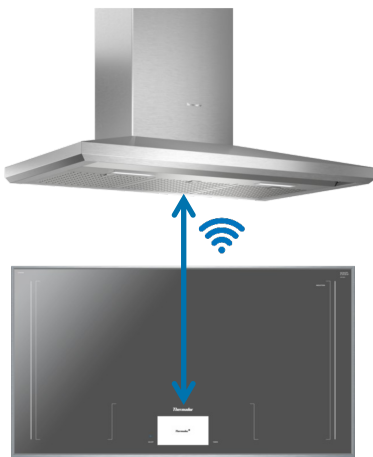

Monitor the Cooktop

- Multi-tasking at its best—check the element timers from anywhere to know when dinner will be ready
- Easily control settings from within the app
- Check that the cooktop was turned off if you've left the house

Hood Sync

- Communication is key—cooktop and matching hood can communicate with one another to synchronize turning on task lighting and ventilation automatically
- Control the hood from the cooktop's control panel
 - Adjust fan speed
 - Turn on and off task lighting
- No more reaching up high or cleaning fingerprints off a stainless steel hood