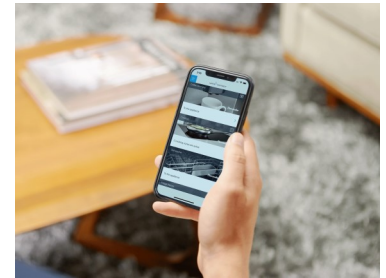

TCOOKSENSW—Accessory

WIFI CONNECTIVITY

Available on Freedom[®] Cooktops

Culinary Inspiration

- Exclusive recipes and culinary content to get the most out of the unique cooktop features
- Access to the latest cooking tips & techniques
- Partners like **Kitchen Stories**, are tied into the app for easy access to their library of 1,400+ recipes and cooking tutorials

Monitor the Cooktop

- Multi-tasking at its best—check the element timers from anywhere to know when dinner will be ready
- Easily control settings from within the app
- Check that the cooktop was turned off if you've left the house

Intelligent Support

- Induction feature highlights & How-To videos located directly within the Home Connect™ app
- Digital Use & Care Guide
- Remote diagnostics can expedite service and support in many situations