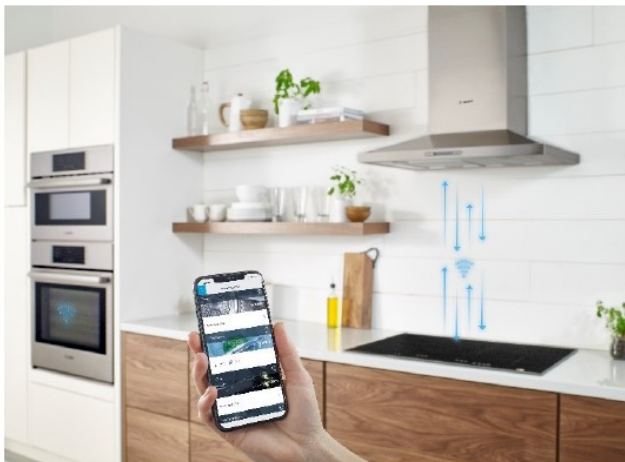

[REGISTER @ www.bshtraining.com](http://www.bshtraining.com)