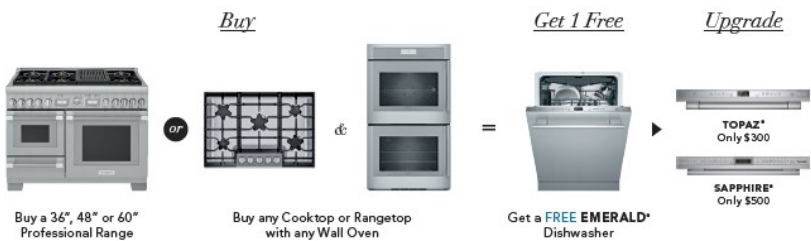

ONE - TWO - FREE®

SALES EVENT

JANUARY 1, 2021 - JUNE 30, 2021

SELECT AN ELIGIBLE COOKING SUITE

Choose an Eligible Cooking Suite to Receive (1) Free Appliance or Upgrade

PROFESSIONAL or MASTERPIECE® SUITE