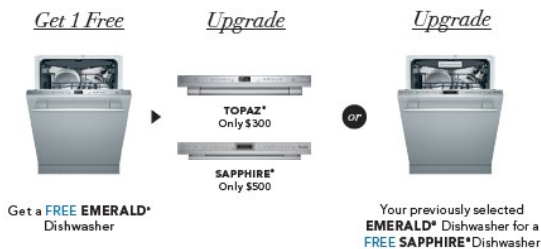

FREE APPLIANCES or UPGRADES

Get 50% Off

Any Under Counter Refrigeration

Get 50% Off

Any Built-In Coffee Machine

Home Connect AVAILABLE ACROSS ALL PRODUCT CATEGORIES, HOME CONNECT™ PAIRS THERMADOR SMART APPLIANCES WITH YOUR FAVORITE SMART DEVICES AND SERVICES - SUCH AS ALEXA AND GOOGLE ASSISTANT FOR SEAMLESS VOICE CONTROL. AND FOR COMPLETE PEACE OF MIND, EVERY APPLIANCE COMES WITH REMOTE DIAGNOSTICS, EXCLUDING VENTILATION. TO LEARN MORE ABOUT THERMADOR SMART APPLIANCES, ASK YOUR LOCAL DEALER OR VISIT THERMADOR.COM.