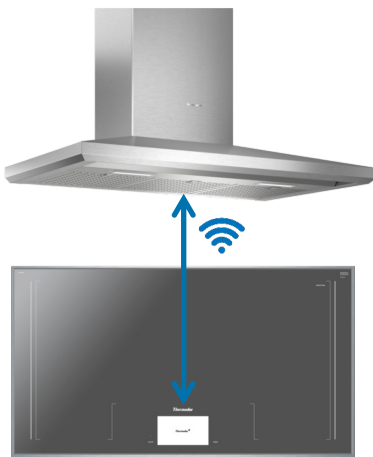

Hood Sync

- Communication is key—cooktop and matching hood can communicate with one another to synchronize turning on task lighting and ventilation automatically
- Control the hood from the cooktop's control panel
  - Adjust fan speed
  - Turn on and off task lighting
- No more reaching up high or cleaning fingerprints off a stainless steel hood