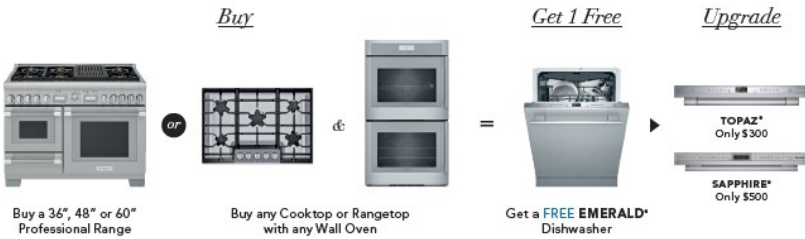

ONE - TWO - FREE®
SALES EVENT

JANUARY 1, 2021 – JUNE 30, 2021

SELECT AN ELIGIBLE COOKING SUITE

Choose an Eligible Cooking Suite to Receive (1) Free Appliance or Upgrade

PROFESSIONAL or MASTERPIECE® SUITE