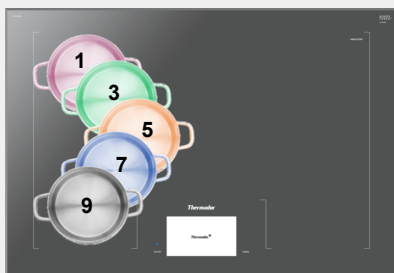

MyZone®

- Control the power level by moving cookware from front to back— either in a straight line or on a diagonal
- Power level is changed by moving the pot farther than 2"
- 5 increments from front to back: 9 » 7 » 5 » 3 » 1

Wireless Cooking Sensor Ready

- Multiple levels allow for cooking at a controlled temperature
- A magnetic sensor (*available as an accessory*) attaches to cookware and sends information wirelessly to cooktop
- Cooking position is only powered when necessary to maintain temperature