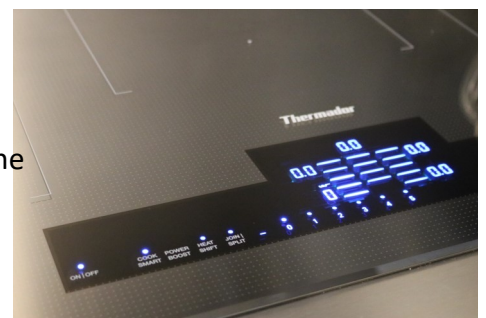

CookSmart® Frying Sensor

- **Five** pre-set temperature settings from very low to high
- A sensor regulates the temperature of the pan by only activating the element when it's necessary to add heat
- Oil and grease do not overheat