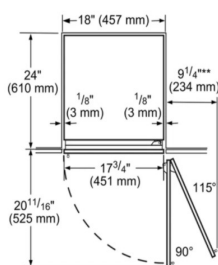

T18IW905SP

** Door handle must be added to this dimension

3/4" (19 mm)*

Freedom® Accessories— Wine Preservation

Model Number	Description	UMRP	MSRP	T18IW905SP	T24IW905SP
Interior Accessories for Wine Columns					
T18WINERK1	18" Wine Shelf¹ providing a 62 bottle capacity	229	259	•	
T24WINERK1	24" Wine Shelf² providing a 99 bottle capacity	299	329		•