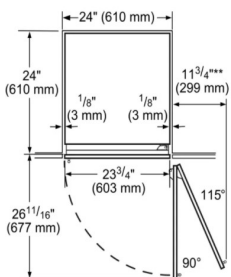

T24IW905SP

** Door handle must be added to this dimension

* Depends on the thickness of the furniture door. 3/4" (19 mm) is relevant for the stainless steel door. (special Accessory).

3/4" (19 mm)*