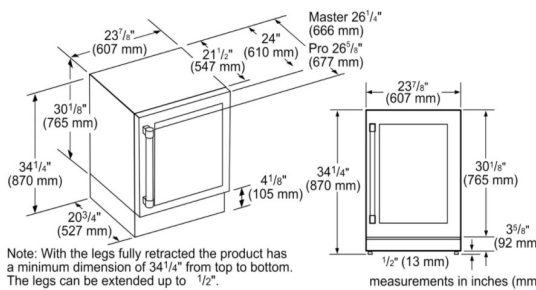

- T24UW900LP (PR L Hinge)
- T24UW900RP (PR R Hinge)
- T24UW910LS (MP L Hinge)
- T24UW910RS (MP R Hinge)
- T24UW920LS (Pro L Hinge)
- T24UW920RS (Pro R Hinge)

Optional Accessories
Available for Fresh Food, Freezer, Bottom Mount & Wine units

Stainless Steel Door Panels

- available with pre-drilled holes for handle accessory
- available without holes for handleless installation

Handles

- Masterpiece® & Professional styles
- "Classic" Masterpiece® & Professional styles to match pre-2018 styling
- 30" or 36" lengths (refer to Design Guide for which to use when)

FRAMEKIT10

- Frames the column to hide unfinished furniture returns
- Frames the unit when it cannot be installed flush (i.e. 24" cabinet depth)

HEATRKIT20

- Use when any 2 units are installed side-by-side where one is not a freezer
- Use when ANY 2 units are less than 6" apart but not joined together
- Recommended when units are installed on an exterior wall or in high humidity areas