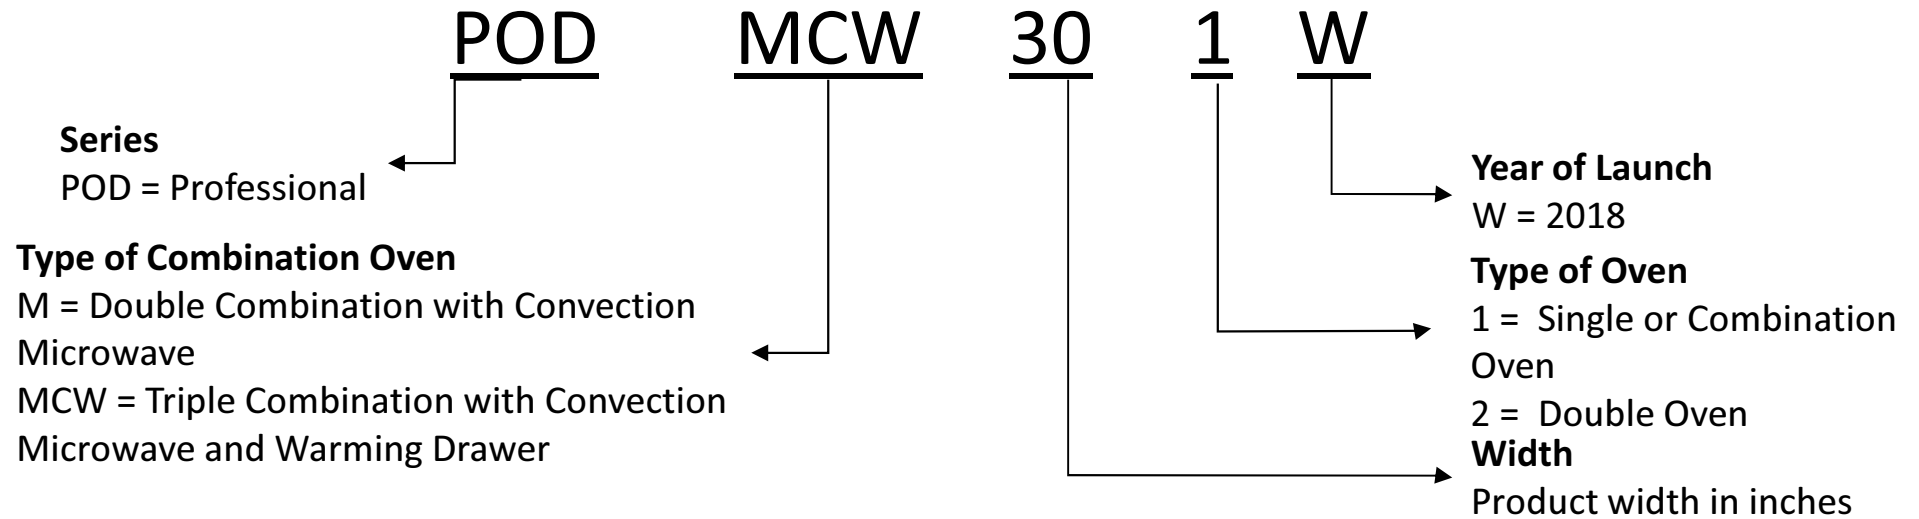

Nomenclature

BUILT-IN WALL OVENS – PROFESSIONAL SERIES

Nomenclature

BUILT-IN WALL OVENS – MASTERPIECE SERIES

M **EDMCW** **30** **1** **W** **S**

Series

M = Masterpiece

Type of Oven

- E = True Convection
- ES = True Convection + Steam Oven
- ET = True Convection + Touch Screen
- ED = True Convection both cavities
- EDT = True Convection both cavities + Touch Screen
- EMC = Double Combination with Convection Microwave
- ETMC = Double Combination with Convection Microwave and Touch Screen
- EMCW = Triple Combination with Convection Microwave and Warming Drawer
- EDMCW = Triple Combination with Convection Microwave and Warming Drawer + deluxe cavity