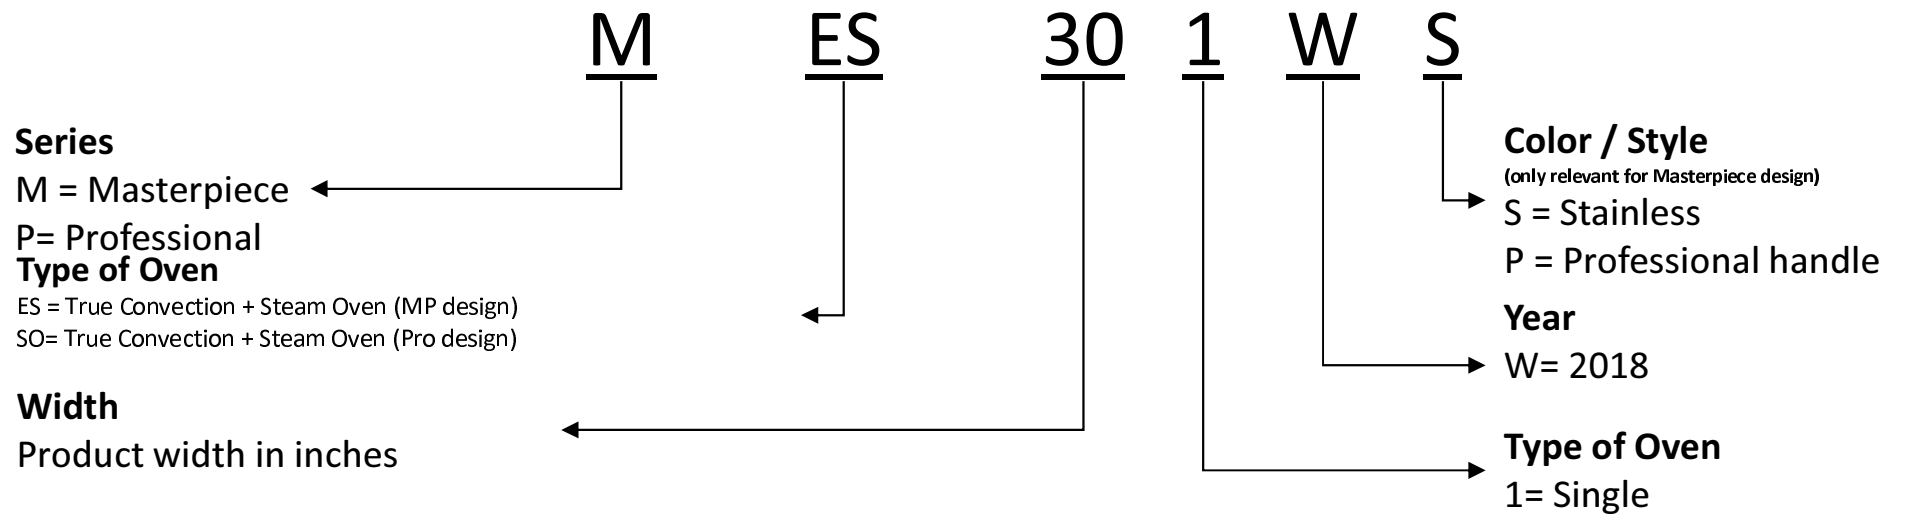

- E = True Convection
- ES = True Convection + Steam Oven
- ET = True Convection + Touch Screen
- ED = True Convection both cavities
- EDT = True Convection both cavities + Touch Screen
- EMC = Double Combination with Convection Microwave
- ETMC = Double Combination with Convection Microwave and Touch Screen
- EMCW = Triple Combination with Convection Microwave and Warming Drawer
- EDMCW = Triple Combination with Convection Microwave and Warming Drawer + deluxe cavity

Width

Product width in inches

Color / Style

- S = Stainless
- P = Professional handle
- Year
- W = 2018

Type of Oven

- 1= Single or Combination Oven
- 2= Double Oven

Nomenclature

STEAM CONVECTION OVEN