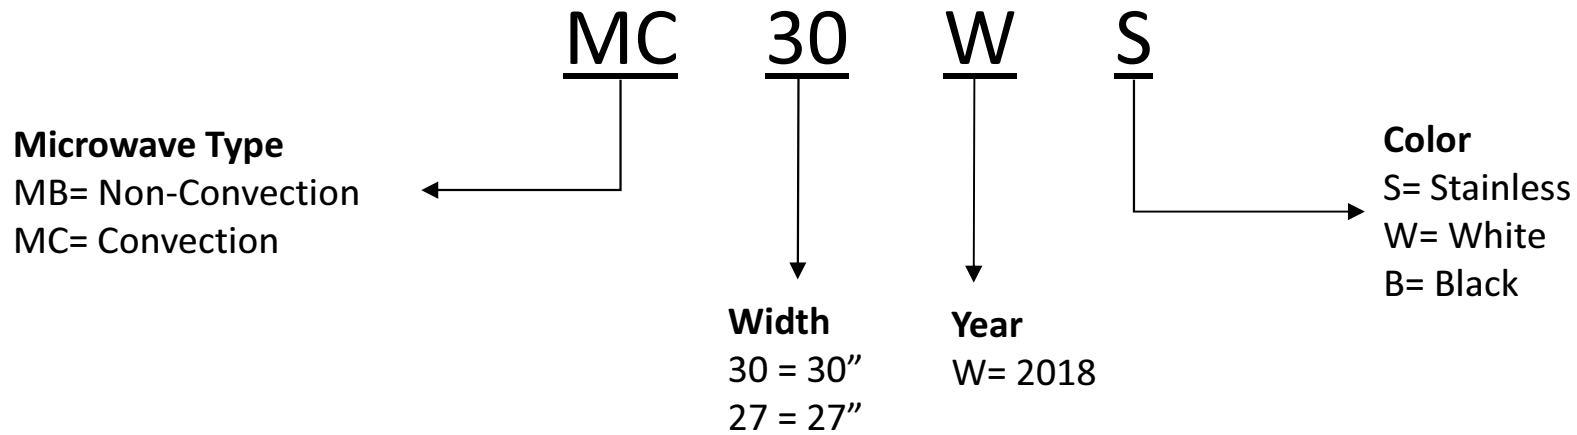

Nomenclature

BUILT-IN MICROWAVES