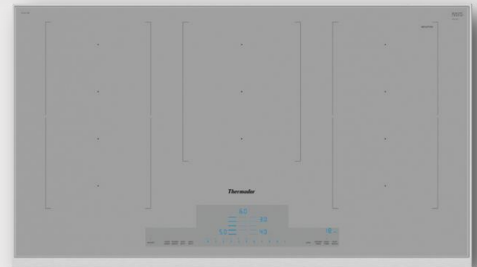

30 SECOND PITCH REFERENCE SHEET

Liberty™ Induction Cooktop

Ultimate Flexibility

Thermador Liberty™ utilizes 11 oval inductors spread over three extra-large induction zones. This cooktop empowers cooks to take advantage of more space and flexibility with the ability of placing larger cookware on the surface.

New design features beveled glass over stainless steel frame which provides a beautiful layout that is easier to clean where the glass and stainless meet. Available in Titanium Gray or Silver Mirrored finish and Framed or Frameless.

30 SECOND PITCH REFERENCE SHEET

Liberty™ Induction Cooktop

FEATURE	ATTRIBUTE	BENEFIT
HeatShift™	Cooking surface is split into three horizontal zones with predefined power levels: 9, 5 & 1.5.	Automatically control power level by simply moving cookware from one zone to another.
MoveMode™	When moving pan from one element to another, temperature settings automatically transfer after 1-button confirmation.	Users can easily move pans among elements while easily maintaining temperature settings.
PanBoost™	Utilizes boost function for 30 seconds to quickly get pan to temperature.	Shorter heat up times for pots and pans with non-stick coating without needing to worry about damage to cookware.
Stopwatch Timer	Timer that counts up to indicate how long cooking process has taken.	Very useful for recipes that specify steps in terms of total cooking.
CookSmart®	Five present settings maintain proper temperature of pan when cooking.	Takes the temperature guesswork out of cooking by maintaining proper settings for specific foods.
17 Power Levels	Cooktop features 17 power levels.	Users have more precise control over cooktop with the most power levels in the industry.
New Accessories Available	10" x13" or 10" x16" Griddle Style Teppanyaki and 10" x16" Roasting Pan with Glass lid.	New dishwasher safe and oven proof cookware is ideally suited for the Liberty™ Induction cooktop.