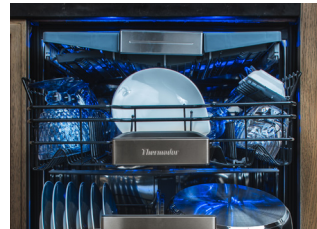

Emerald® Dishwasher

- Designed to hold a variety of chef's tools at once
- Accommodates a wide array of shapes and sizes in addition to the features below:

Chef's Tool Drawer®

3-Level Adjustable Upper Rack

Blue Powerbeam®

Topaz® Dishwasher

- Flexible enough to house more utensil sizes, large pans, casserole dishes and more
- Experience all the benefits of the Emerald dishwasher, plus:

Water Softener

Time Remaining Powerbeam™

Quiet 44dBA

Sapphire® Dishwasher

- Ideal for avid hosts who run the dishwasher throughout the main course
- Experience all the benefits of the Topaz dishwasher, plus:

Star Dry™

Push To Open

Sapphire Glow

Star-Sapphire® Dishwasher

Specialized Cleaning

No-Slip Rubber Lower Racks

Full Customization

Mixed-Use Top Rack

Accommodates Large Pots and Pans

26 Wine Glass Capacity

★ All dishwashers include the Thermador Connected Experience by Home Connect. Access exclusive culinary content and guided recipes, receive remote diagnostics, and pair appliances with other smart devices like Amazon "Alexa."