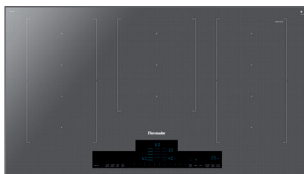

36-Inch Full Stainless Steel Frame - CIT367XGS

36-Inch Frameless Design - CIT367XG

Liberty™ Induction

- Liberty Full Surface Induction (3 XL Zones)
- Silver Mirrored Finish
- Home Connect™ (Wi-Fi Enabled)

36-Inch Full Stainless Steel Frame - CIT367XMS

36-Inch Frameless Design - CIT367XM

Masterpiece Freedom® Induction Cooktops

Featuring the largest fully usable cooking surface area on the market within its class—26% larger than the nearest competitor—the 36" Freedom Induction cooking surface boasts 56 induction elements, allowing you to heat up to 6 pots anywhere on the cooktop. Enjoy unparalleled freedom of movement with the cooktop that automatically detects the presence of your cookware, and transfers all programmed settings to the next location whenever it's shifted.