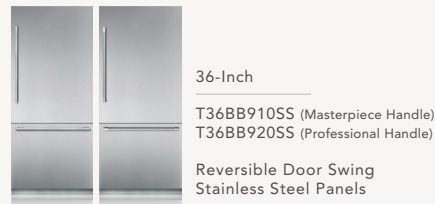

Fresh Food Columns

Freezer Columns

Bottom Freezers

Wine Preservation Columns

Pre-Assembled Bottom Freezers

Panels:

Choose stainless flush paneling for a fully integrated look, or custom panels that seamlessly blend in with the rest of your cabinetry.