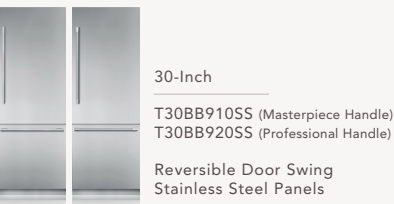

Fresh Food Columns

Freezer Columns

Bottom Freezers

Wine Preservation Columns

Pre-Assembled Bottom Freezers

Panels:

Choose stainless flush paneling for a fully integrated look, or custom panels that seamlessly blend in with the rest of your cabinetry.